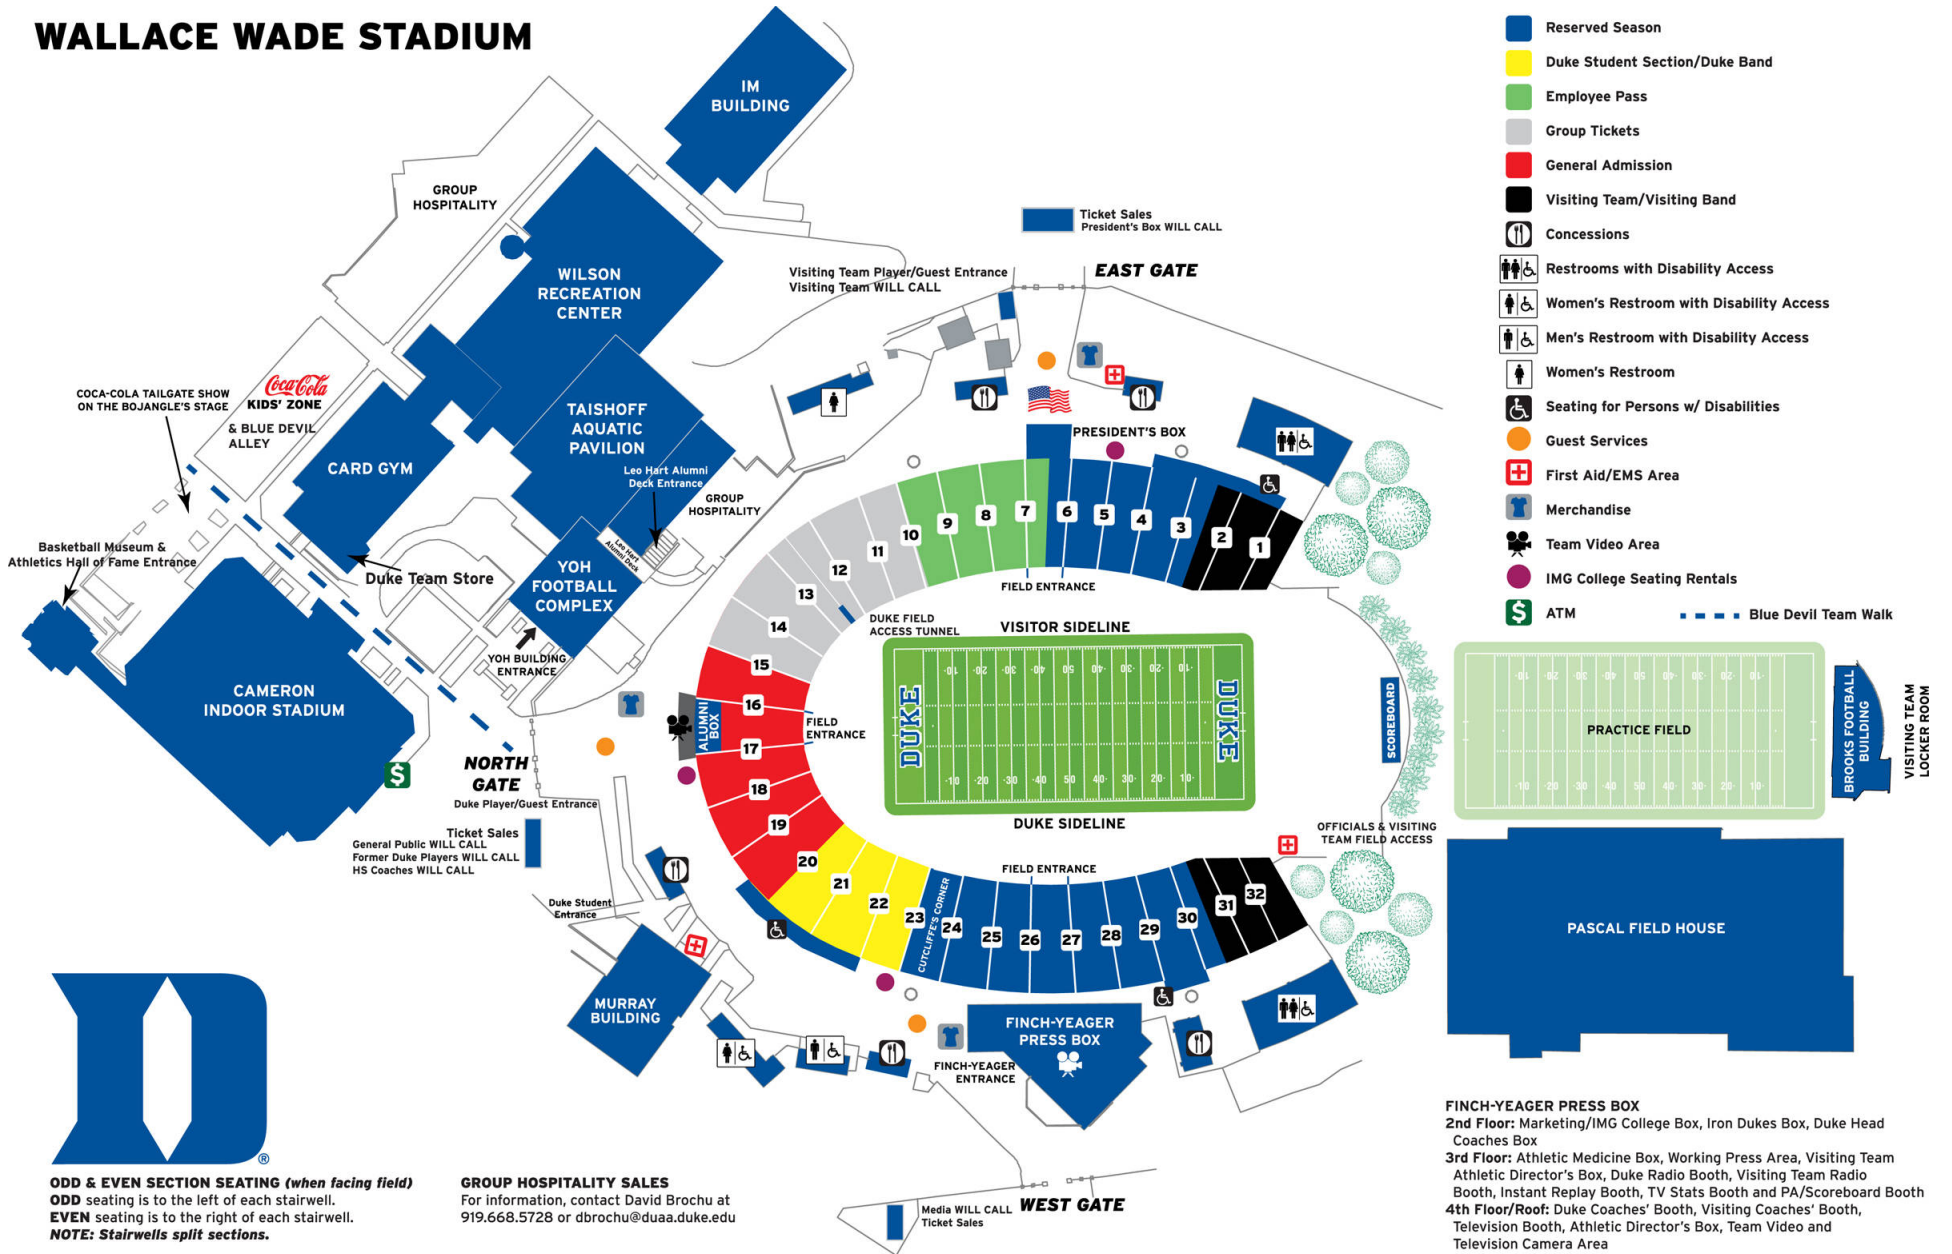

WALLACE WADE STADIUM

ODD & EVEN SECTION SEATING (when facing field)
ODD seating is to the left of each stairwell.
EVEN seating is to the right of each stairwell.
NOTE: Stairwells split sections.

GROUP HOSPITALITY SALES
 For information, contact David Brochu at 919.668.5728 or dbrochu@duaa.duke.edu

FINCH-YEAGER PRESS BOX
 2nd Floor: Marketing/IMG College Box, Iron Dukes Box, Duke Head Coaches Box
 3rd Floor: Athletic Medicine Box, Working Press Area, Visiting Team Athletic Director's Box, Duke Radio Booth, Visiting Team Radio Booth, Instant Replay Booth, TV Stats Booth and PA/Scoreboard Booth
 4th Floor/Roof: Duke Coaches' Booth, Visiting Coaches' Booth, Television Booth, Athletic Director's Box, Team Video and Television Camera Area